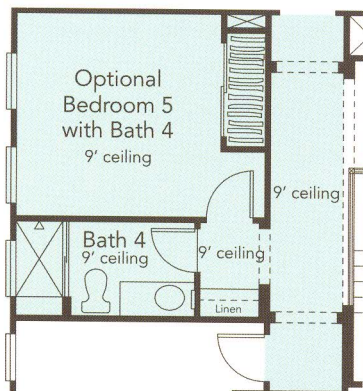

RESIDENCE four

3,099 – 3,118 Square Feet

4 or 5 Bedrooms

3 or 4 Baths plus Powder

Great Outdoor Room
with Fireplace

Optional Bedroom 5
with Bath 4

Optional Covered Balcony
at Master Bedroom

RESIDENCE 4AR

RESIDENCE 4BR (MODEL)

RESIDENCE 4CR

FIRST FLOOR

OPTIONAL BEDROOM 5 WITH BATH 4

OPTIONAL COVERED BALCONY

SECOND FLOOR