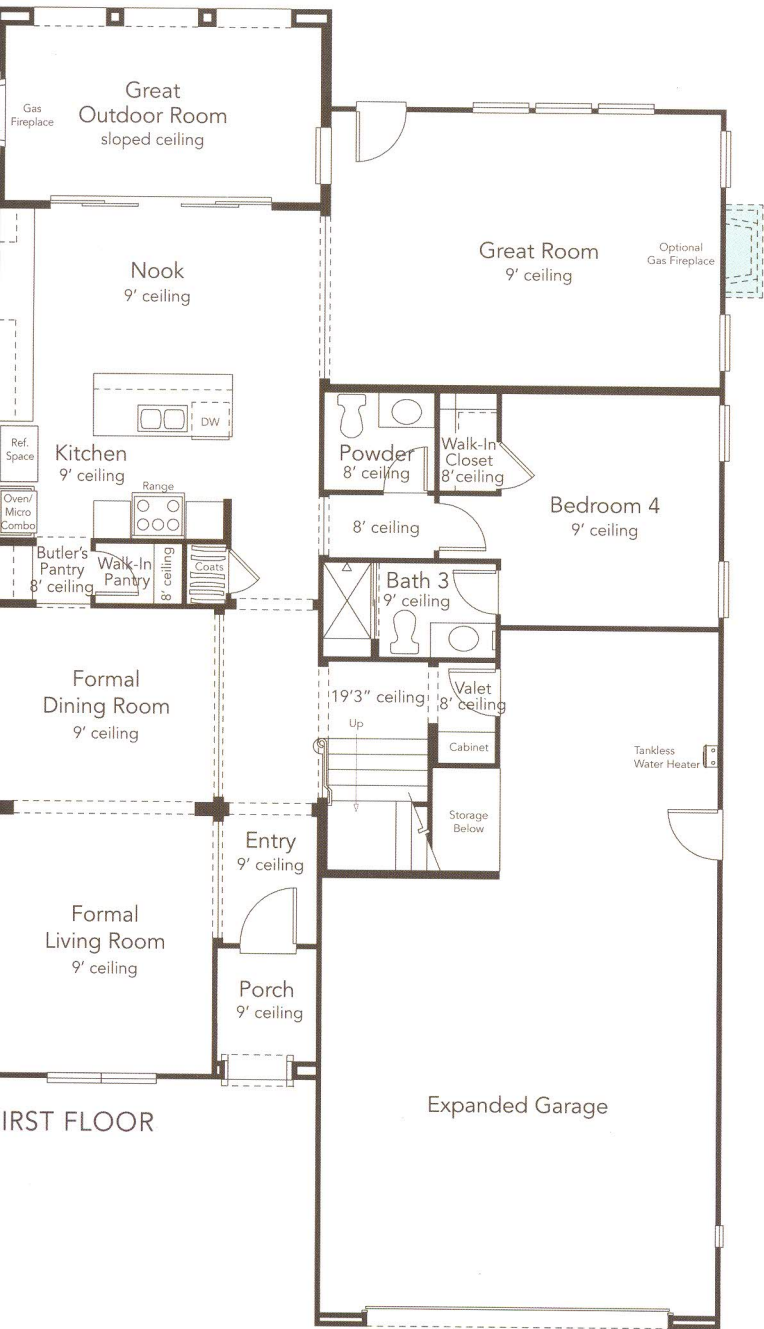

RESIDENCE four

3,099 – 3,118 Square Feet

4 or 5 Bedrooms

3 or 4 Baths plus Powder

Great Outdoor Room
with Fireplace

Optional Bedroom 5
with Bath 4

Optional Covered Balcony
at Master Bedroom

RESIDENCE 4AR

RESIDENCE 4BR (MODEL)

RESIDENCE 4CR

FIRST FLOOR

OPTIONAL BEDROOM 5 WITH BATH 4

OPTIONAL COVERED BALCONY

SECOND FLOOR