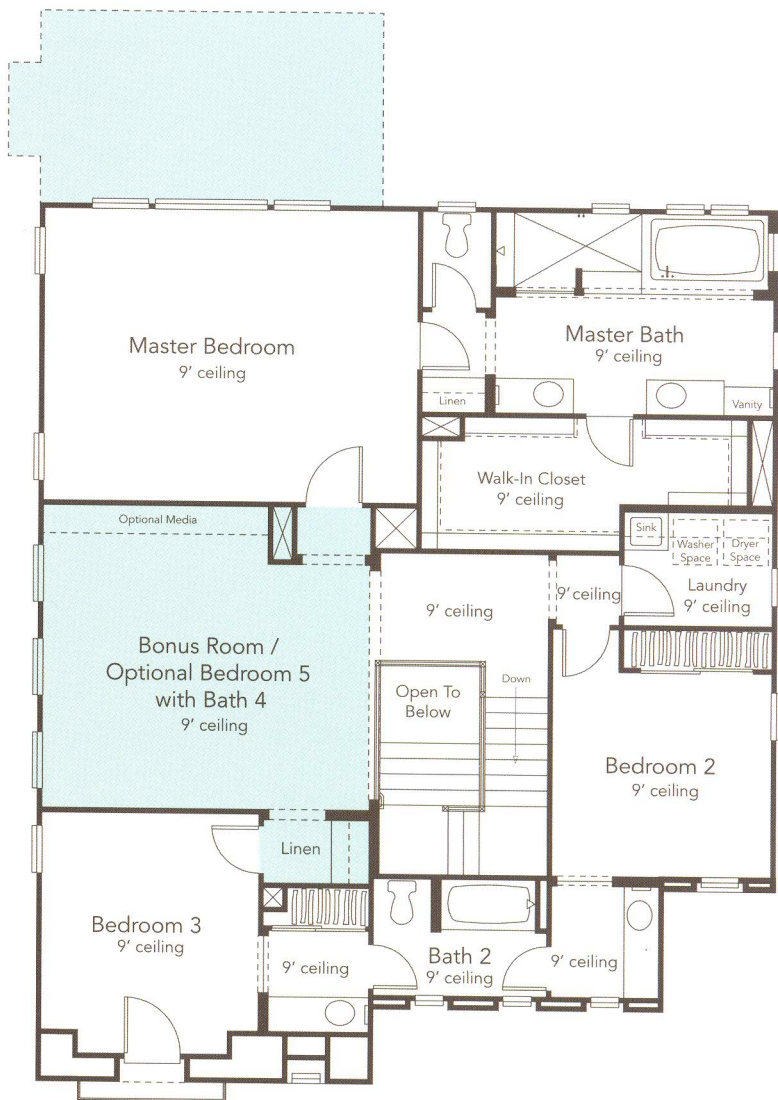

RESIDENCE four

3,099 – 3,118 Square Feet

4 or 5 Bedrooms

3 or 4 Baths plus Powder

Great Outdoor Room
with Fireplace

Optional Bedroom 5
with Bath 4

Optional Covered Balcony
at Master Bedroom

RESIDENCE 4AR

RESIDENCE 4BR (MODEL)

RESIDENCE 4CR

FIRST FLOOR

OPTIONAL BEDROOM 5 WITH BATH 4

OPTIONAL COVERED BALCONY

SECOND FLOOR