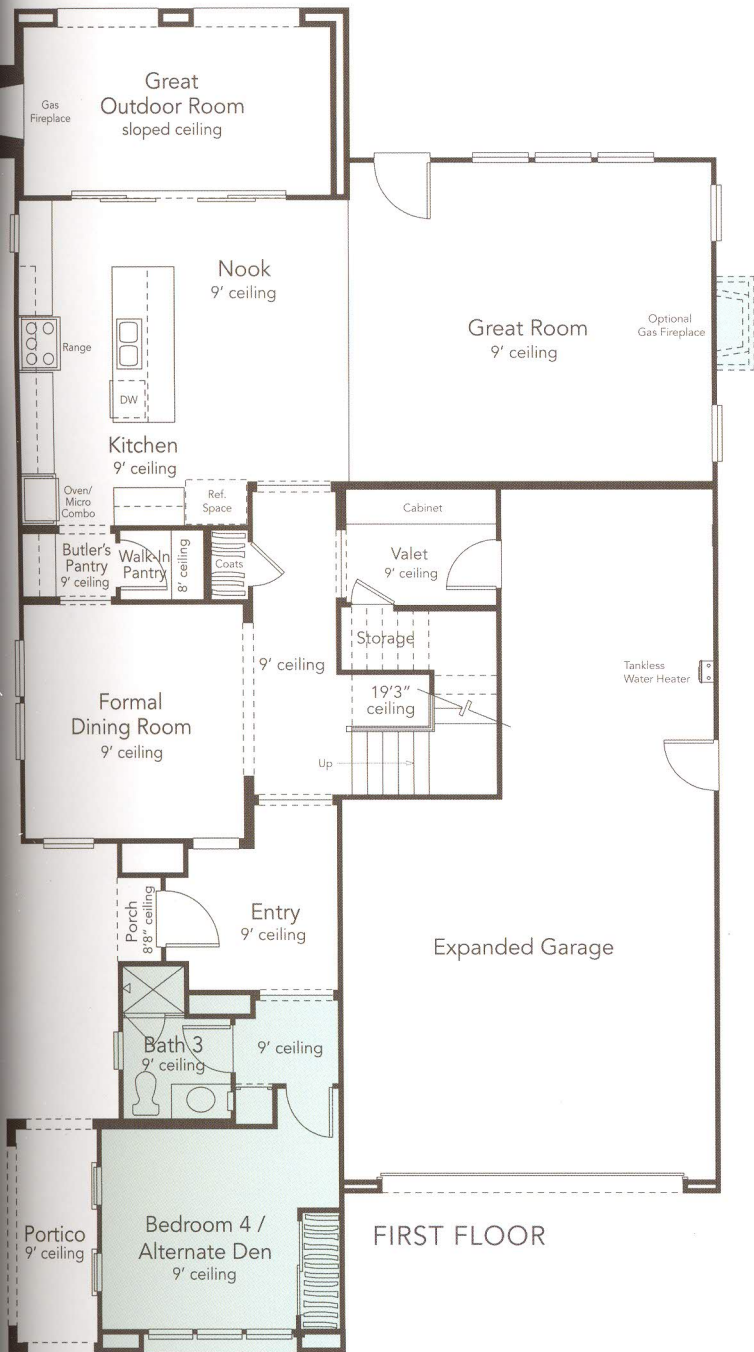

RESIDENCE
three

2,890 – 2,918 Square Feet

4 or 5 Bedrooms

3 Baths

Great Outdoor Room
with Fireplace

Optional Covered Balcony
at Master Bedroom

Alternate Den

Optional Bedroom 5

RESIDENCE 3AR

RESIDENCE 3BR

RESIDENCE 3CR (MODEL)

FIRST FLOOR

OPTIONAL COVERED BALCONY

SECOND FLOOR

ALTERNATE DEN

OPTIONAL BEDROOM 5