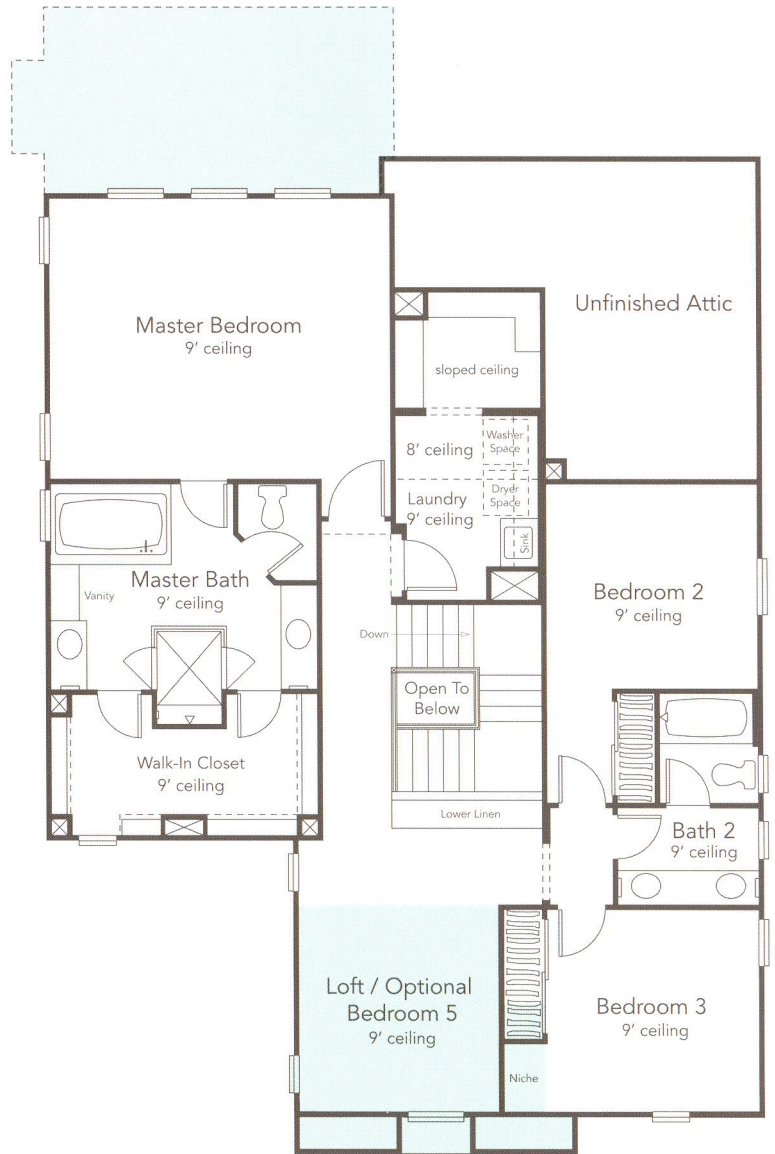

RESIDENCE
three

2,890 – 2,918 Square Feet

4 or 5 Bedrooms

3 Baths

Great Outdoor Room
with Fireplace

Optional Covered Balcony
at Master Bedroom

Alternate Den

Optional Bedroom 5

RESIDENCE 3AR

RESIDENCE 3BR

RESIDENCE 3CR (MODEL)

FIRST FLOOR

OPTIONAL COVERED BALCONY

SECOND FLOOR

ALTERNATE DEN

OPTIONAL BEDROOM 5