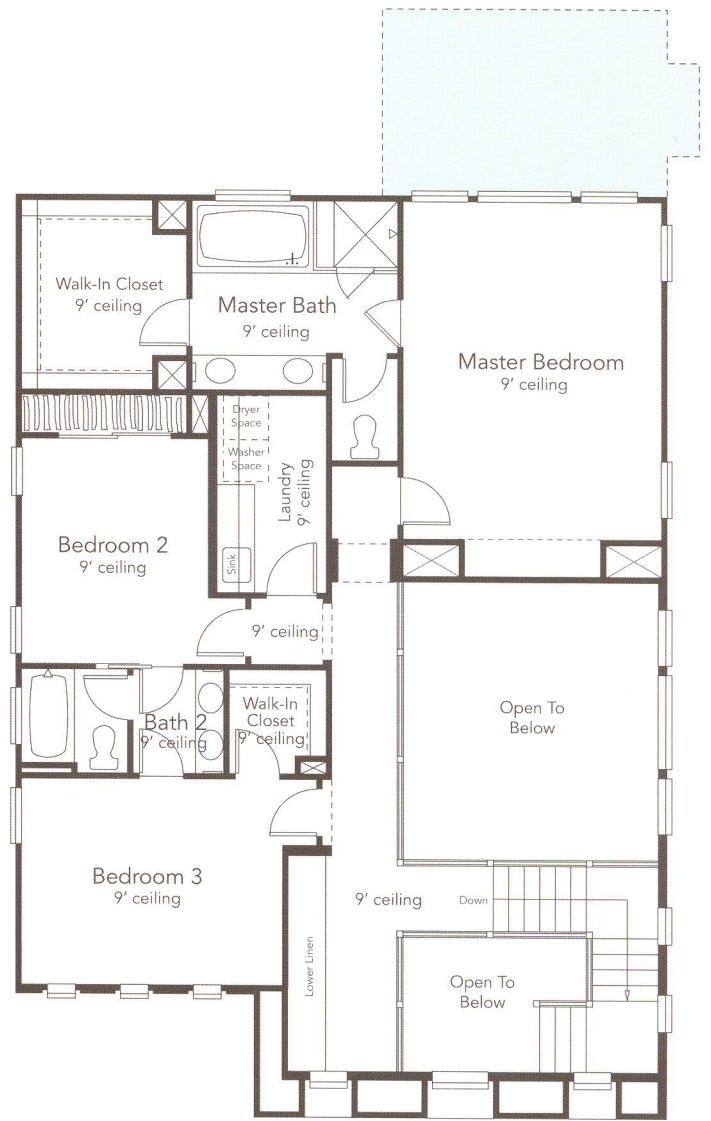

RESIDENCE
two

2,619 – 2,648 Square Feet

4 Bedrooms

3 Baths

Great Outdoor Room
with Fireplace

Optional Covered Balcony
at Master Bedroom

RESIDENCE 2A

RESIDENCE 2B (MODEL)

RESIDENCE 2C

OPTIONAL COVERED BALCONY*

FIRST FLOOR

SECOND FLOOR

*Some homesites will not accommodate the Standard Great Outdoor Room, in which case it occurs on specific homesites only. The Optional Covered Balcony at Master Bedroom is ONLY available when the Great Outdoor Room is included. See sales representative for details.