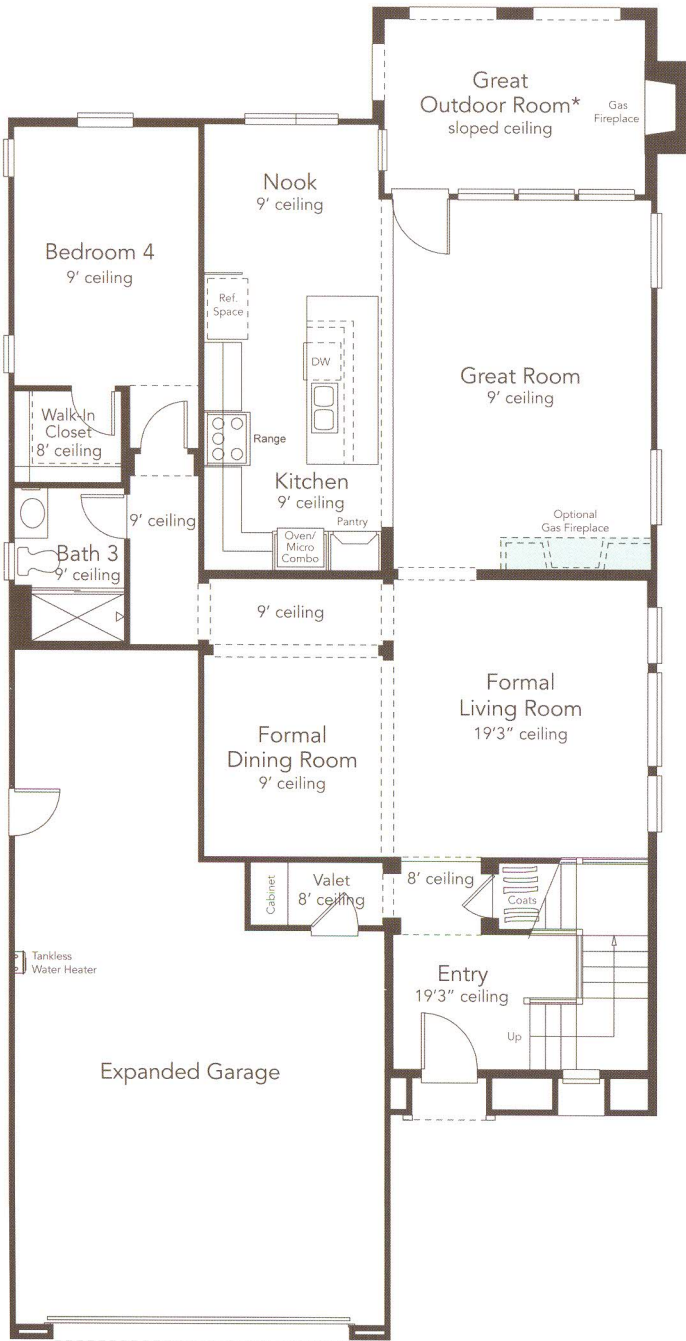

RESIDENCE
two

2,619 – 2,648 Square Feet

4 Bedrooms

3 Baths

Great Outdoor Room
with Fireplace

Optional Covered Balcony
at Master Bedroom

RESIDENCE 2A

RESIDENCE 2B (MODEL)

RESIDENCE 2C

OPTIONAL COVERED BALCONY*

FIRST FLOOR

SECOND FLOOR

*Some homesites will not accommodate the Standard Great Outdoor Room, in which case it occurs on specific homesites only. The Optional Covered Balcony at Master Bedroom is ONLY available when the Great Outdoor Room is included. See sales representative for details.