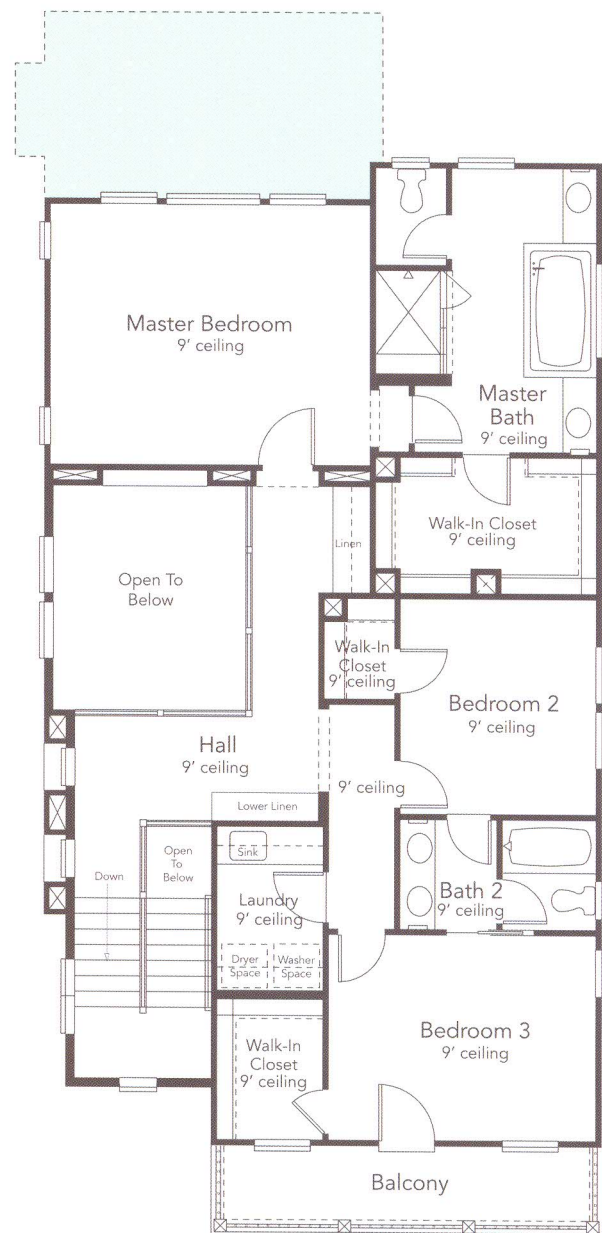

RESIDENCE  
**one**

2,385 Square Feet

4 Bedrooms

3 Baths

Great Outdoor Room  
with Fireplace

Optional Covered Balcony  
at Master Bedroom

RESIDENCE 1AR (MODEL)

RESIDENCE 1BR

RESIDENCE 1CR

OPTIONAL COVERED BALCONY\*

FIRST FLOOR

SECOND FLOOR

\*Some homesites will not accommodate the Standard Great Outdoor Room, in which case it occurs on specific homesites only. The Optional Covered Balcony at Master Bedroom is ONLY available when the Great Outdoor Room is included. See sales representative for details.