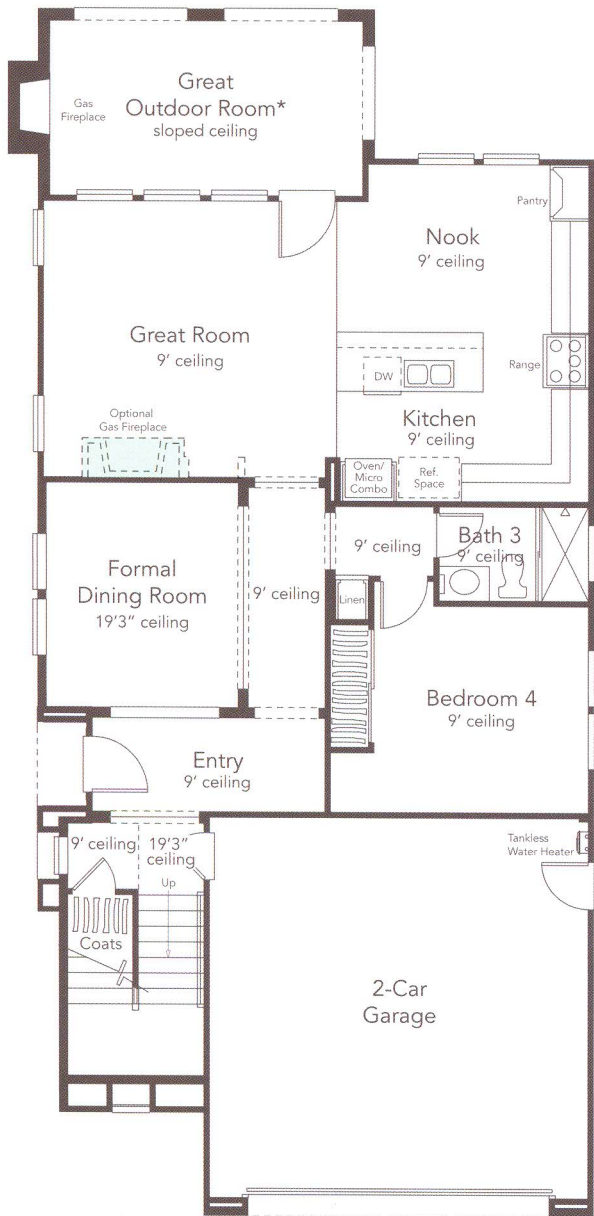

RESIDENCE  
**one**

2,385 Square Feet

4 Bedrooms

3 Baths

Great Outdoor Room  
with Fireplace

Optional Covered Balcony  
at Master Bedroom

RESIDENCE 1AR (MODEL)

RESIDENCE 1BR

RESIDENCE 1CR

OPTIONAL COVERED BALCONY\*

FIRST FLOOR

SECOND FLOOR

\*Some homesites will not accommodate the Standard Great Outdoor Room, in which case it occurs on specific homesites only. The Optional Covered Balcony at Master Bedroom is ONLY available when the Great Outdoor Room is included. See sales representative for details.